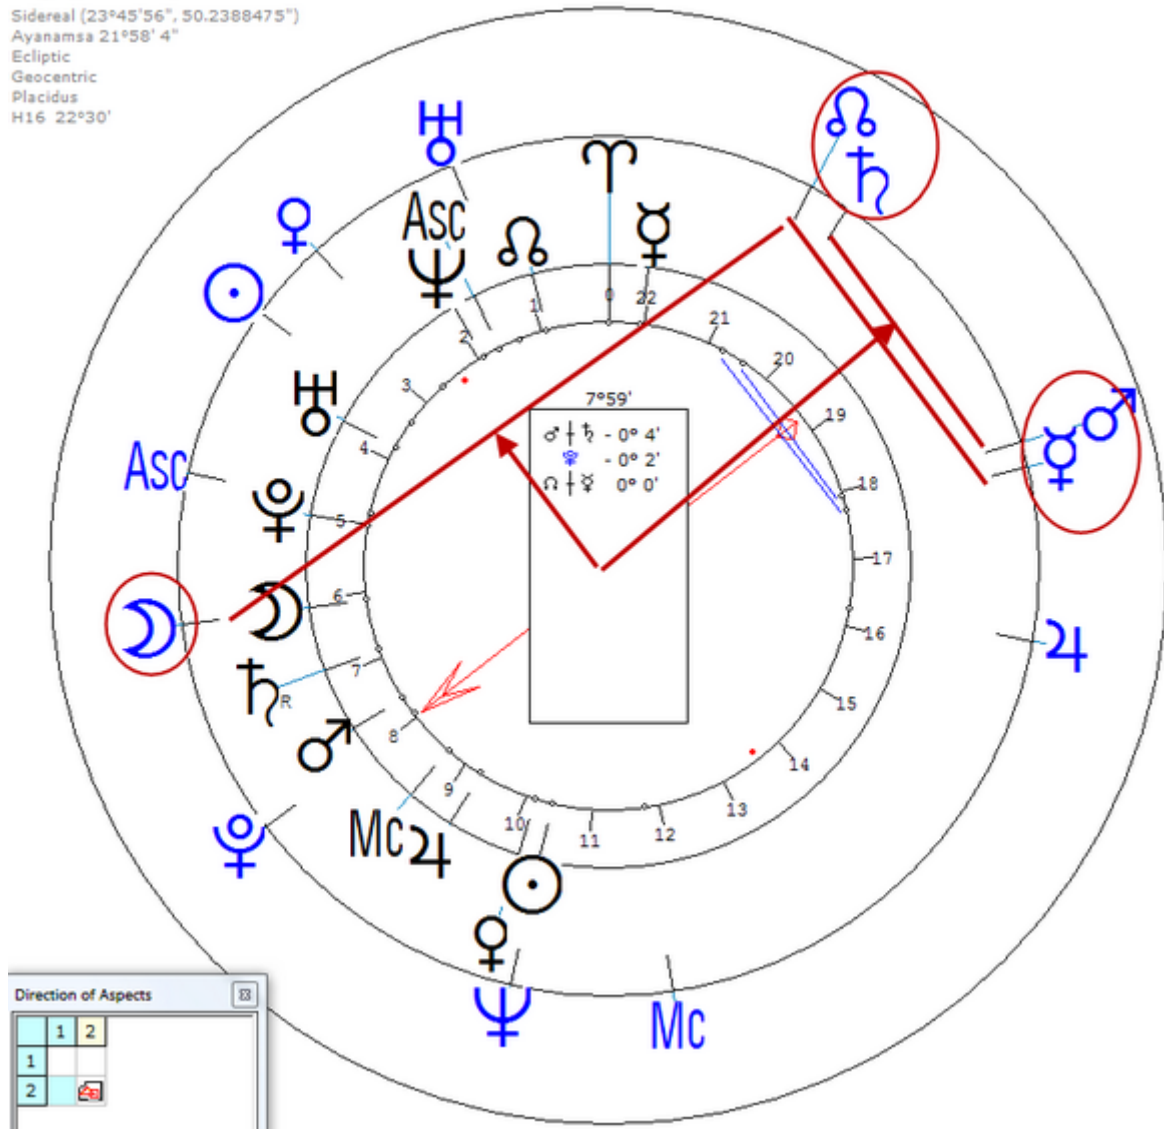

He committed suicide on 22 August 1935, in Munich at 14:00 (2 p.m.)by  
taking Veronal.

Progressed Lunar Return (Harmonic 16)

Lunar ♂/♁ = Lunar ♀/♁ = Lunar ☾/♁

**Czapek, Rudolf**  
2 July 1871 Sun 7:15 (GMT+0:58) 50n05 14e26  
Prague, Czech Republic  
Sidereal (23°45'56", 50.2388475")  
Ayanamsa 21°58' 4"  
Ecliptic  
Geocentric  
Placidus  
H16 22°30'